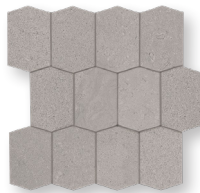

Octagon Mosaic

AVAILABLE COLORS

Grey Natural

Grey Wave

Grey
Hexagon Mosaic

Pearl Natural

Pearl Wave

Pearl
Hexagon Mosaic

Pearl
Basketweave Mosaic

Pearl
Octagon Mosaic

White Natural

White Wave

White
Hexagon Mosaic

White
Basketweave Mosaic

White
Octagon Mosaic

Grey Natural | 12"x24"

Pearl Natural | 12"x24"

White Wave | 12"x24"
White Natural | 12"x24"
White Natural | 4"x12"

PIETRA BLEND

TECHNICAL CHARACTERISTICS

Material	Glazed Porcelain
Finish	Matte
Thickness	10MM
Shade Variation	V2
Application	Interior/Exterior
Rectified	Yes
Frost Resistant	Yes
Slip Resistance	R10
DCOF	≥0.42